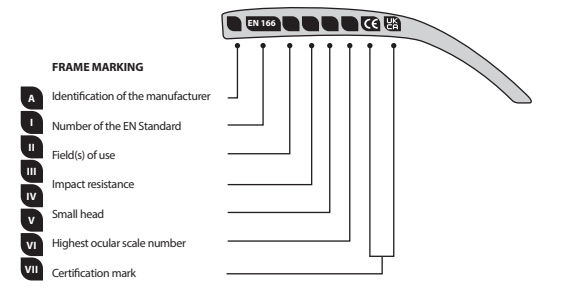

RILEY EYEWEAR T2 Trafford Point Twining Road Trafford Park Manchester M17 1SH United Kingdom

EN INSTRUCTIONS TO USER EN 1662001

Table with 2 columns: Feature (FRAME MARKINGS, LENS MARKINGS, etc.) and Description in English.

Indication of the maximum scale number of fitting oculars that could be fitted to goggles.

Table with 2 columns: Feature (OPTICAL CLASS, OTHER LENS PROPERTIES, etc.) and Description in English.

Table with 2 columns: Feature (FOR SMALL HEAD, HIGHEST OCULAR SCALE, etc.) and Description in English.

Table with 2 columns: Feature (FOR SMALL HEAD, HIGHEST OCULAR SCALE, etc.) and Description in English.

Table with 2 columns: Feature (FOR SMALL HEAD, HIGHEST OCULAR SCALE, etc.) and Description in English.

CZ POKYNY PRO UŽIVATELE EN 1662001

Table with 2 columns: Feature (ZNAKY NA OBROUBKÁCH, ZNAKY NA OKULÁŘI, etc.) and Description in Czech.

Table with 2 columns: Feature (ZNAKY NA OKULÁŘI, ZNAKY NA OKULÁŘI, etc.) and Description in Czech.

Table with 2 columns: Feature (ZNAKY NA OKULÁŘI, ZNAKY NA OKULÁŘI, etc.) and Description in Czech.

DE GEBRAUCHSHINWEISE EN 1662001

Table with 2 columns: Feature (KENNZEICHNUNG AUF TRAGKÖPFER, IDENTIFIZIERUNG DES HERSTELLERS, etc.) and Description in German.

Table with 2 columns: Feature (KENNZEICHNUNG SICHTSCHIENEN, IDENTIFIZIERUNG DES HERSTELLERS, etc.) and Description in German.

Table with 2 columns: Feature (KENNZEICHNUNG SICHTSCHIENEN, IDENTIFIZIERUNG DES HERSTELLERS, etc.) and Description in German.

DK BRUGSVEJLEDNING EN 1662001

Table with 2 columns: Feature (MÆRKNING AF BRILLESTEL, IDENTIFIKATION AF PRODUKTEN, etc.) and Description in Danish.

Table with 2 columns: Feature (MÆRKNING AF LINSER, IDENTIFIKATION AF PRODUKTEN, etc.) and Description in Danish.

Table with 2 columns: Feature (ADVARSEL, ANBEFÆLNINGER TIL BRUG, etc.) and Description in Danish.

Table with 2 columns: Feature (MÆRKNING AF LINSER, IDENTIFIKATION AF PRODUKTEN, etc.) and Description in Danish.

Table with 2 columns: Feature (MÆRKNING AF LINSER, IDENTIFIKATION AF PRODUKTEN, etc.) and Description in Danish.

Table with 2 columns: Feature (MÆRKNING AF LINSER, IDENTIFIKATION AF PRODUKTEN, etc.) and Description in Danish.

Table with 2 columns: Feature (MÆRKNING AF LINSER, IDENTIFIKATION AF PRODUKTEN, etc.) and Description in Danish.

Table with 2 columns: Feature (MÆRKNING AF LINSER, IDENTIFIKATION AF PRODUKTEN, etc.) and Description in Danish.

Table with 2 columns: Feature (MÆRKNING AF LINSER, IDENTIFIKATION AF PRODUKTEN, etc.) and Description in Danish.

Table with 2 columns: Feature (MÆRKNING AF LINSER, IDENTIFIKATION AF PRODUKTEN, etc.) and Description in Danish.

Table with 2 columns: Feature (MÆRKNING AF LINSER, IDENTIFIKATION AF PRODUKTEN, etc.) and Description in Danish.

Table with 2 columns: Feature (MÆRKNING AF LINSER, IDENTIFIKATION AF PRODUKTEN, etc.) and Description in Danish.