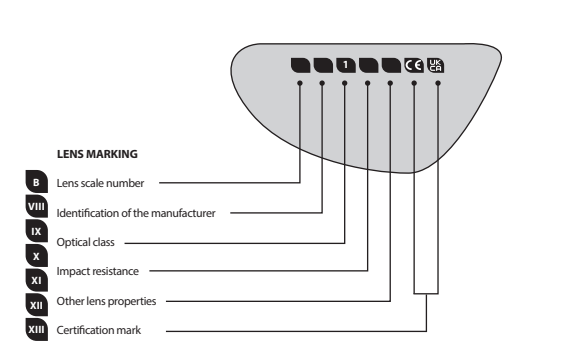

RILEY EYEWEAR T2 Trafford Point Twining Road Trafford Park Manchester M17 1SH United Kingdom

EN INSTRUCTIONS TO USER EN 1662001

Table with 2 columns: Feature (FRAME MARKINGS, LENS MARKINGS, etc.) and Description in English.

Indication of the maximum scale number of fitting oculars that could be fitted to goggles.

Table with 2 columns: Feature (OPTICAL CLASS, OTHER LENS PROPERTIES, etc.) and Description in English.

Table with 2 columns: Feature (FOR SMALL HEAD, HIGHEST OCULAR SCALE, etc.) and Description in English.

Table with 2 columns: Feature (FOR SMALL HEAD, HIGHEST OCULAR SCALE, etc.) and Description in English.

Table with 2 columns: Feature (FOR SMALL HEAD, HIGHEST OCULAR SCALE, etc.) and Description in English.

CZ POKYNY PRO UŽIVATELE EN 1662001

Table with 2 columns: Feature (ZNAKY NA OBROUBKÁCH, ZNAKY NA OKULÁŘI, etc.) and Description in Czech.

Table with 2 columns: Feature (ZNAKY NA OKULÁŘI, ZNAKY NA OKULÁŘI, etc.) and Description in Czech.

Table with 2 columns: Feature (ZNAKY NA OKULÁŘI, ZNAKY NA OKULÁŘI, etc.) and Description in Czech.

DE GEBRAUCHSHINWEISE EN 1662001

Table with 2 columns: Feature (KENNZEICHNUNG AUF TRAGKÖPFER, IDENTIFIZIERUNG DES HERSTELLERS, etc.) and Description in German.

Table with 2 columns: Feature (KENNZEICHNUNG SICHTSCHIENEN, IDENTIFIZIERUNG DES HERSTELLERS, etc.) and Description in German.

Table with 2 columns: Feature (KENNZEICHNUNG SICHTSCHIENEN, IDENTIFIZIERUNG DES HERSTELLERS, etc.) and Description in German.

DK BRUGSVEJLEDNING EN 1662001

Table with 2 columns: Feature (MÆRKNING AF BRILLESTEL, IDENTIFIKATION AF PRODUKTEN, etc.) and Description in Danish.

Table with 2 columns: Feature (MÆRKNING AF LINSER, IDENTIFIKATION AF PRODUKTEN, etc.) and Description in Danish.

Table with 2 columns: Feature (ADVARSEL, ANBEFÆLNINGER TIL BRUG, etc.) and Description in Danish.

Table with 2 columns: Feature (MÆRKNING AF LINSER, IDENTIFIKATION AF PRODUKTEN, etc.) and Description in Danish.

Table with 2 columns: Feature (MÆRKNING AF LINSER, IDENTIFIKATION AF PRODUKTEN, etc.) and Description in Danish.

Table with 2 columns: Feature (MÆRKNING AF LINSER, IDENTIFIKATION AF PRODUKTEN, etc.) and Description in Danish.

Table with 2 columns: Feature (MÆRKNING AF LINSER, IDENTIFIKATION AF PRODUKTEN, etc.) and Description in Danish.

Table with 2 columns: Feature (MÆRKNING AF LINSER, IDENTIFIKATION AF PRODUKTEN, etc.) and Description in Danish.

Table with 2 columns: Feature (MÆRKNING AF LINSER, IDENTIFIKATION AF PRODUKTEN, etc.) and Description in Danish.

Table with 2 columns: Feature (MÆRKNING AF LINSER, IDENTIFIKATION AF PRODUKTEN, etc.) and Description in Danish.

Table with 2 columns: Feature (MÆRKNING AF LINSER, IDENTIFIKATION AF PRODUKTEN, etc.) and Description in Danish.

Table with 2 columns: Feature (MÆRKNING AF LINSER, IDENTIFIKATION AF PRODUKTEN, etc.) and Description in Danish.